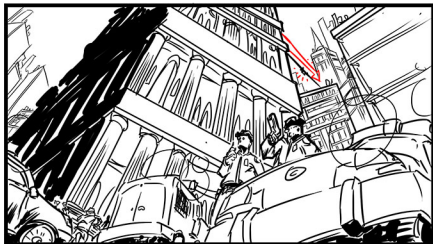

NOTE
Quick drop w/
small bounce at
the bottom

AUDIO
"CLANG!" effect

NOTE
Snaps sound
to clanging sound

NOTE:
slow track in
for emphasis

NOTE:
low motion in foreground
to draw out CW's escape
on the rope in BG

CAMERA NOTE:

- TRACK RIGHT
- BG slow track
- Moon slower track

↓
- MOON ON CW
@ FINAL LEAP

NOTE
hero shot +
shadow against
moon

PAN DOWN

NOTE
BG scroll

FADE TO SILHOUETTES

Note:
Slow truck out
for pacing and setup
for next phase