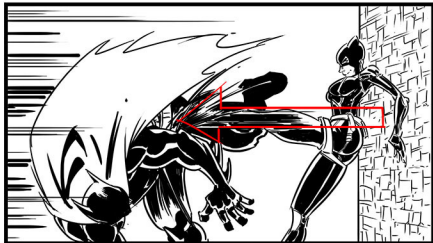

NOTE
Quick drop w/
small bounce at
the bottom

AUDIO
"CLANG!" effect

NOTE
Snaps sound
to clanging sound

NOTE:
slow track in
for emphasis

NOTE:
low motion in foreground
to draw out CW's escape
on the rope in BG

CAMERA NOTE:

- TRACK RIGHT
- BG slow track
- Moon slower track

↓
- MOON ON CW
@ FINAL LEAP

NOTE
hero shot +
shadow against
moon

PAN DOWN

NOTE
BG scroll

FADE TO SILHOUETTES

Note:
Slow truck out
for pacing and setup
for next phase

NOTE:
wipes blood off chin

NOTE
ARC SHOT
START

NOTE:
ARC
SHOT
END