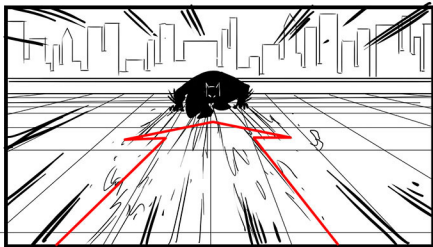

NOTE
Quick drop w/
small bounce at
the bottom

AUDIO
"CLANG!" effect

NOTE
Snaps sound
to clanging sound

NOTE:
slow track in
for emphasis

NOTE:
low motion in foreground
to draw out CW's escape
on the rope in BG

CAMERA NOTE:

- TRACK RIGHT
- BG slow track
- Moon slower track

↓
- MOON ON CW
@ FINAL LEAP

NOTE
hero shot +
shadow against
moon

PAN DOWN

NOTE
BG scroll

FADE TO SILHOUETTES

Note:
Slow truck out
for pacing and setup
for next phase

NOTE:
wipes blood off chin

NOTE
ARC SHOT
START

NOTE:
ARC
SHOT
END