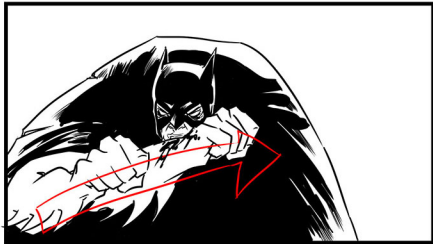

NOTE
Quick drop w/
small bounce at
the bottom

AUDIO
"CLANG!" effect

NOTE
Snaps sound
to clanging sound

NOTE:
slow track in
for emphasis

NOTE:
low motion in foreground
to draw out CW's escape
on the rope in BG

CAMERA NOTE:

- TRACK RIGHT
- BG slow track
- Moon slower track

↓
- MOON ON CW
@ FINAL LEAP

NOTE
hero shot +
shadow against
moon

PAN DOWN

NOTE
BG scroll

FADE TO SILHOUETTES

Note:
Slow truck out
for pacing and setup
for next phase

NOTE:
wipes blood off chin

NOTE
ARC SHOT
START

NOTE:
ARC
SHOT
END