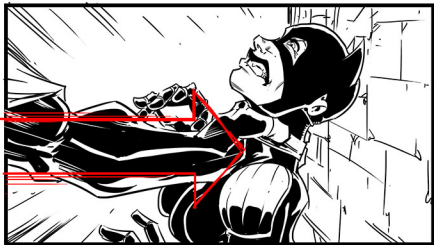

NOTE
Quick drop w/
small bounce at
the bottom

AUDIO
"CLANG!" effect

NOTE
Snaps sound
to clanging sound

NOTE:
slow track in
for emphasis

NOTE:
low motion in foreground
to draw out CW's escape
on the rope in BG

CAMERA NOTE:

- TRACK RIGHT
- BG slow track
- Moon slower track

↓
- MOON ON CW
@ FINAL LEAP

NOTE
hero shot +
shadow against
moon

PAN DOWN

NOTE
BG scroll

FADE TO SILHOUETTES

Note:
Slow truck out
for pacing and setup
for next phase

NOTE:
wipes blood off chin

NOTE
ARC SHOT
START

NOTE:
ARC
SHOT
END