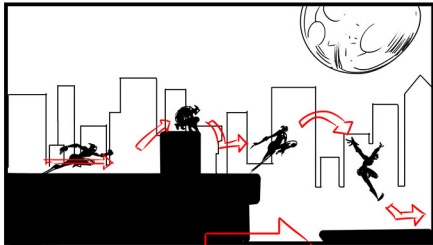

NOTE
Quick drop w/
small bounce at
the bottom

AUDIO
"CLANG!" effect

NOTE
Snaps sound
to clanging sound

NOTE:
slow track in
for emphasis

NOTE:
low motion in foreground
to draw out CW's escape
on the rope in BG

CAMERA NOTE:

- TRACK RIGHT
- BG slow track
- Moon slower track

↓
- MOON ON CW
@ FINAL LEAP

NOTE
hero shot +
shadow against
moon

PAN DOWN

NOTE
BG scroll

FADE TO SILHOUETTES

Note:
Slow truck out
for pacing and setup
for next phase

NOTE:
wipes blood off chin

NOTE
ARC SHOT
START

NOTE:
ARC
SHOT
END