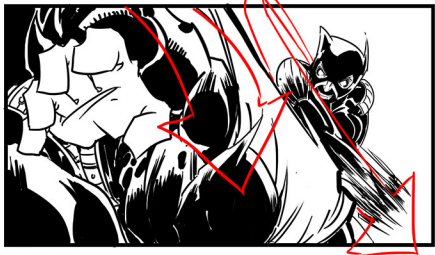

NOTE
Quick drop w/
small bounce at
the bottom

AUDIO
"CLANG!" effect

NOTE
Snaps sound
to clanging sound

NOTE:
slow track in
for emphasis

NOTE:
low motion in foreground
to draw out CW's escape
on the rope in BG

CAMERA NOTE:

- TRACK RIGHT
- BG slow track
- Moon slower track

↓
- MOON ON CW
@ FINAL LEAP

NOTE
hero shot +
shadow against
moon

PAN DOWN

NOTE
BG scroll

FADE TO SILHOUETTES

Note:
Slow truck out
for pacing and setup
for next phase

NOTE:
wipes blood off chin

NOTE
ARC SHOT
START

NOTE:
ARC
SHOT
END