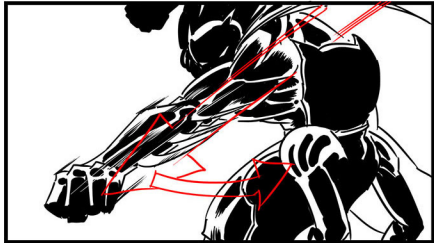

NOTE
Quick drop w/
small bounce at
the bottom

AUDIO
"CLANG!" effect

NOTE
Snaps sound
to clanging sound

NOTE:
slow track in
for emphasis

NOTE:
low motion in foreground
to draw out CW's escape
on the rope in BG

CAMERA NOTE:

- TRACK RIGHT
- BG slow track
- Moon slower track

↓
- MOON ON CW
@ FINAL LEAP

NOTE
hero shot +
shadow against
moon

PAN DOWN

NOTE
BG scroll

FADE TO SILHOUETTES

Note:
Slow truck out
for pacing and setup
for next phase

NOTE:
wipes blood off chin

NOTE
ARC SHOT
START

NOTE:
ARC
SHOT
END