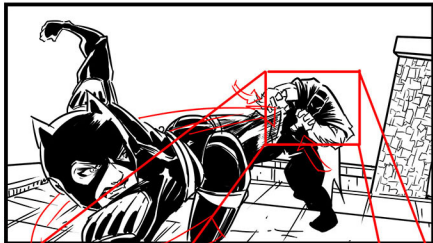

NOTE
Quick drop w/
small bounce at
the bottom

AUDIO
"CLANG!" effect

NOTE
Snaps sound
to clanging sound

NOTE:
slow track in
for emphasis

NOTE:
low motion in foreground
to draw out CW's escape
on the rope in BG

CAMERA NOTE:

- TRACK RIGHT
- BG slow track
- Moon slower track

↓
- MOON ON CW
@ FINAL LEAP

NOTE
hero shot +
shadow against
moon

PAN DOWN

NOTE
BG scroll

FADE TO SILHOUETTES

Note:
Slow truck out
for pacing and setup
for next phase

NOTE:
wipes blood off chin

NOTE
ARC SHOT
START

NOTE:
ARC
SHOT
END