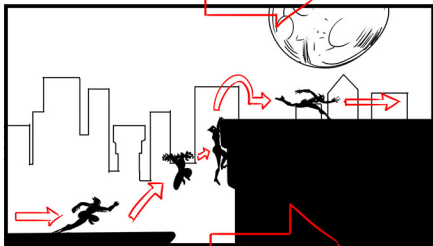

NOTE
Quick drop w/
small bounce at
the bottom

AUDIO
"CLANG!" effect

NOTE
Snaps sound
to clanging sound

NOTE:
slow track in
for emphasis

NOTE:
low motion in foreground
to draw out CW's escape
on the rope in BG

CAMERA NOTE:

- TRACK RIGHT
- BG slow track
- Moon slower track

↓
- MOON ON CW
@ FINAL LEAP

NOTE
hero shot +
shadow against
moon

PAN DOWN

NOTE
BG scroll

FADE TO SILHOUETTES

Note:
Slow truck out
for pacing and setup
for next phase

NOTE:
wipes blood off chin

NOTE
ARC SHOT
START

NOTE:
ARC
SHOT
END