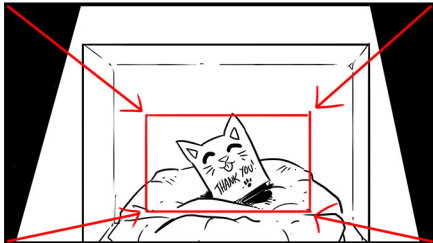

NOTE
Quick drop w/
small bounce at
the bottom

AUDIO
"CLANG!" effect

NOTE
Snaps sound
to clanging sound

NOTE:
slow track in
for emphasis

NOTE:
low motion in foreground
to draw out CW's escape
on the rope in BG