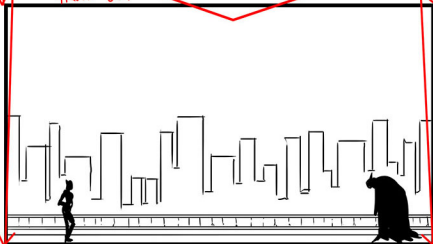

CAMERA NOTE:

- TRACK RIGHT
- BG slow track
- Moon slower track

↓
- MOON ON CW
@ FINAL LEAP

NOTE
hero shot +
shadow against
moon

PAN DOWN

NOTE
BG scroll

FADE TO SILHOUETTES

Note:
Slow truck out
for pacing and setup
for next phase