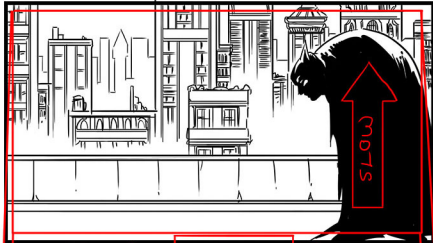

CAMERA NOTE:

- TRACK RIGHT
- BG slow track
- Moon slower track

↓
- MOON ON CW
@ FINAL LEAP

NOTE
hero shot +
shadow against
moon

PAN DOWN

NOTE
BG scroll

FADE TO SILHOUETTES

Note:
Slow truck out
for pacing and setup
for next phase