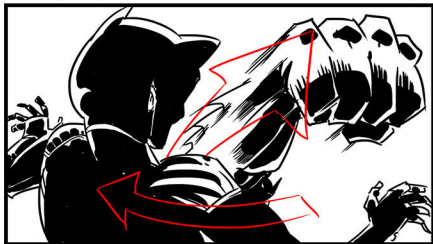

NOTE
Quick drop w/
small bounce at
the bottom

AUDIO
"CLANG!" effect

NOTE
Snaps sound
to clanging sound

NOTE:
slow track in
for emphasis

NOTE:
low motion in foreground
to draw out CW's escape
on the rope in BG

CAMERA NOTE:

- TRACK RIGHT
- BG slow track
- Moon slower track

↓
- MOON ON CW
@ FINAL LEAP

NOTE
hero shot +
shadow against
moon

PAN DOWN

NOTE
BG scroll

FADE TO SILHOUETTES

Note:
Slow truck out
for pacing and setup
for next phase

NOTE:
wipes blood off chin

NOTE
ARC SHOT
START

NOTE:
ARC
SHOT
END