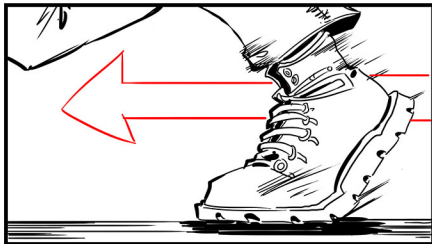

NOTE
Quick drop w/
small bounce at
the bottom

AUDIO
"CLANG!" effect

NOTE
Snaps sound
to clanging sound

NOTE:
slow track in
for emphasis

NOTE:
low motion in foreground
to draw out CW's escape
on the rope in BG