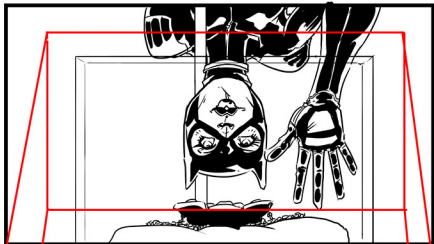

NOTE
Quick drop w/
small bounce at
the bottom

AUDIO
"CLANG!" effect

NOTE
Snaps sound
to clanging sound

NOTE:
slow track in
for emphasis

NOTE:
low motion in foreground
to draw out CW's escape
on the rope in BG

CAMERA NOTE:

- TRACK RIGHT
- BG slow track
- Moon slower track

↓
- MOON ON CW
@ FINAL LEAP

NOTE
hero shot +
shadow against
moon

PAN DOWN

NOTE
BG scroll

FADE TO SILHOUETTES

Note:
Slow truck out
for pacing and setup
for next phase

NOTE:
wipes blood off chin

NOTE
ARC SHOT
START

NOTE:
ARC
SHOT
END