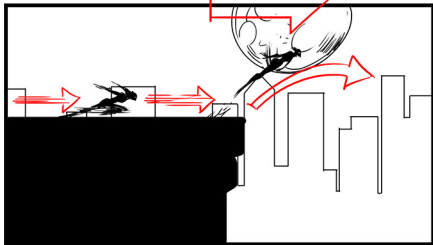

NOTE
Quick drop w/
small bounce at
the bottom

AUDIO
"CLANG!" effect

NOTE
Snaps sound
to clanging sound

NOTE:
slow track in
for emphasis

NOTE:
low motion in foreground
to draw out CW's escape
on the rope in BG

CAMERA NOTE:

- TRACK RIGHT
- BG slow track
- Moon slower track

↓
- MOON ON CW
@ FINAL LEAP

NOTE
hero shot +
shadow against
moon

PAN DOWN

NOTE
BG scroll

FADE TO SILHOUETTES

Note:
Slow truck out
for pacing and setup
for next phase

NOTE:
wipes blood off chin

NOTE
ARC SHOT
START

NOTE:
ARC
SHOT
END