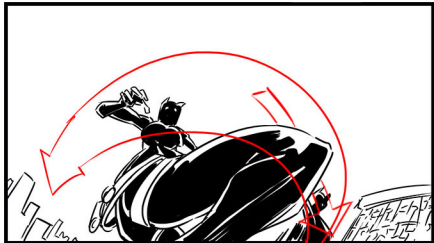

NOTE
Quick drop w/
small bounce at
the bottom

AUDIO
"CLANG!" effect

NOTE
Snaps sound
to clanging sound

NOTE:
slow track in
for emphasis

NOTE:
low motion in foreground
to draw out CW's escape
on the rope in BG

CAMERA NOTE:

- TRACK RIGHT
- BG slow track
- Moon slower track

↓
- MOON ON CW
@ FINAL LEAP

NOTE
hero shot +
shadow against
moon

PAN DOWN

NOTE
BG scroll

FADE TO SILHOUETTES

Note:
Slow truck out
for pacing and setup
for next phase

NOTE:
wipes blood off chin

NOTE
ARC SHOT
START

NOTE:
ARC
SHOT
END