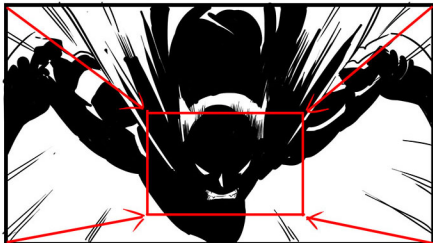

NOTE
Quick drop w/
small bounce at
the bottom

AUDIO
"CLANG!" effect

NOTE
Snaps sound
to clanging sound

NOTE:
slow track in
for emphasis

NOTE:
low motion in foreground
to draw out CW's escape
on the rope in BG

CAMERA NOTE:

- TRACK RIGHT
- BG slow track
- Moon slower track

↓
- MOON ON CW
@ FINAL LEAP

NOTE
hero shot +
shadow against
moon

PAN DOWN

NOTE
BG scroll

FADE TO SILHOUETTES

Note:
Slow truck out
for pacing and setup
for next phase

NOTE:
wipes blood off chin

NOTE
ARC SHOT
START

NOTE:
ARC
SHOT
END