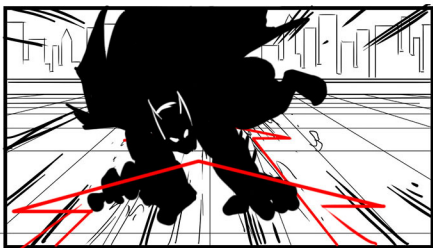

NOTE
Quick drop w/
small bounce at
the bottom

AUDIO
"CLANG!" effect

NOTE
Snaps sound
to clanging sound

NOTE:
slow track in
for emphasis

NOTE:
low motion in foreground
to draw out CW's escape
on the rope in BG

CAMERA NOTE:

- TRACK RIGHT
- BG slow track
- Moon slower track

↓
- MOON ON CW
@ FINAL LEAP

NOTE
hero shot +
shadow against
moon

PAN DOWN

NOTE
BG scroll

FADE TO SILHOUETTES

Note:
Slow truck out
for pacing and setup
for next phase

NOTE:
wipes blood off chin

NOTE
ARC SHOT
START

NOTE:
ARC
SHOT
END