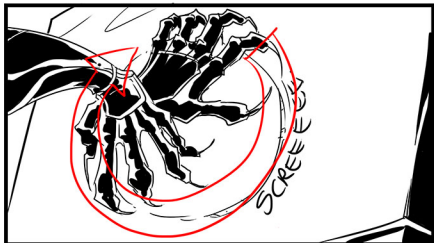

NOTE
Quick drop w/
small bounce at
the bottom

AUDIO
"CLANG!" effect

NOTE
Snaps sound
to clanging sound

NOTE:
slow track in
for emphasis

NOTE:
low motion in foreground
to draw out CW's escape
on the rope in BG

CAMERA NOTE:

- TRACK RIGHT
- BG slow track
- Moon slower track

↓
- MOON ON CW
@ FINAL LEAP

NOTE
hero shot +
shadow against
moon

PAN DOWN

NOTE
BG scroll

FADE TO SILHOUETTES

Note:
Slow truck out
for pacing and setup
for next phase

NOTE:
wipes blood off chin

NOTE
ARC SHOT
START

NOTE:
ARC
SHOT
END