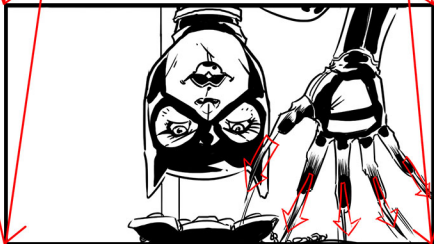

NOTE
Quick drop w/
small bounce at
the bottom

AUDIO
"CLANG!" effect

NOTE
Snaps sound
to clanging sound

NOTE:
slow track in
for emphasis

NOTE:
low motion in foreground
to draw out CW's escape
on the rope in BG

CAMERA NOTE:

- TRACK RIGHT
- BG slow track
- Moon slower track

↓
- MOON ON CW
@ FINAL LEAP

NOTE
hero shot +
shadow against
moon

PAN DOWN

NOTE
BG scroll

FADE TO SILHOUETTES

Note:
Slow truck out
for pacing and setup
for next phase

NOTE:
wipes blood off chin

NOTE
ARC SHOT
START

NOTE:
ARC
SHOT
END